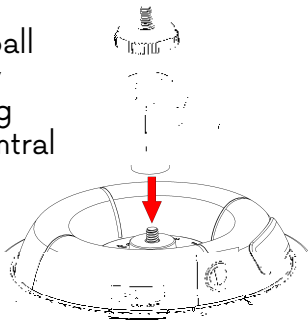

# Instructions for Use

1. Peel off bottom protective sheet.

2. Mount ball head by screwing onto central bolt.

# Instructions for Use (continued)

3. Mount your device using the  $\frac{1}{4}$ -20 thread and secure tightly using the platform nut on the ball head.

The payload may loosen under conditions of shock loading and/or heavy payloads. Exercise caution!