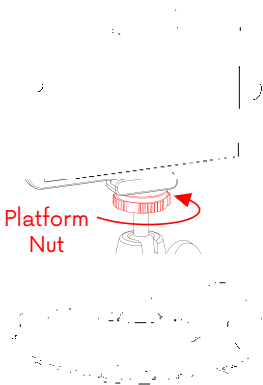

# Instructions for Use

1. Peel off bottom protective sheet.

2. Mount ball head by screwing onto central bolt.

# Instructions for Use (continued)

3. Mount your device using the  $\frac{1}{4}$ -20 thread and secure tightly using the platform nut on the ball head.

The payload may loosen under conditions of shock loading and/or heavy payloads. Exercise caution!